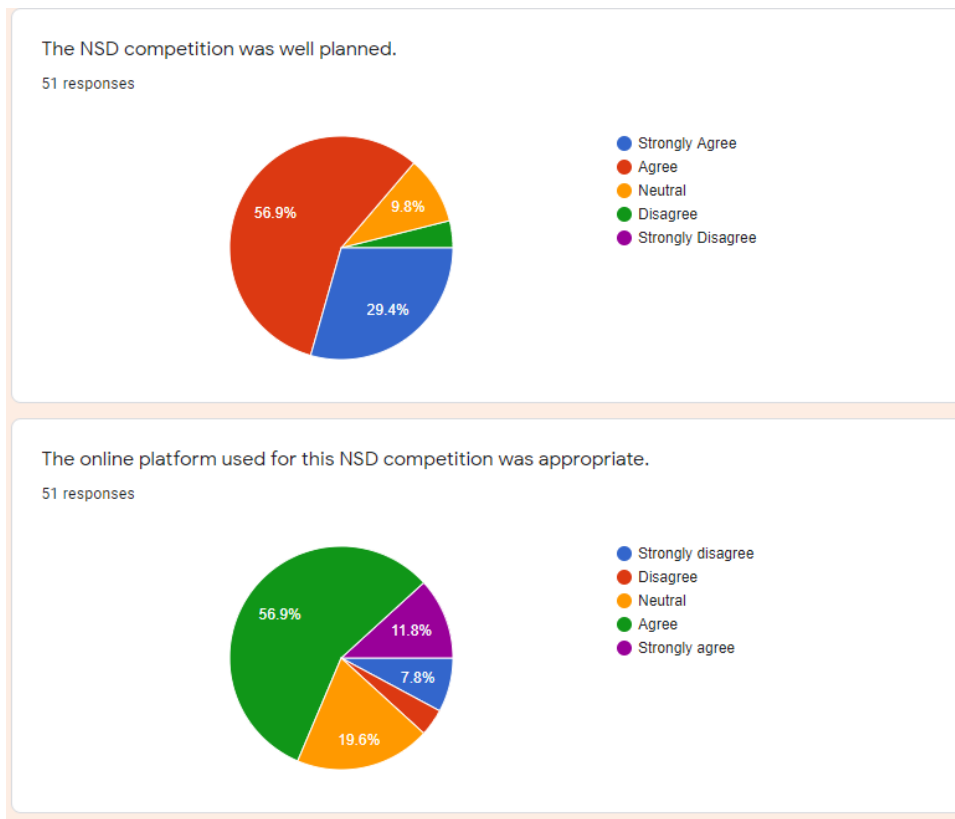

Response of Feedback form

Student List