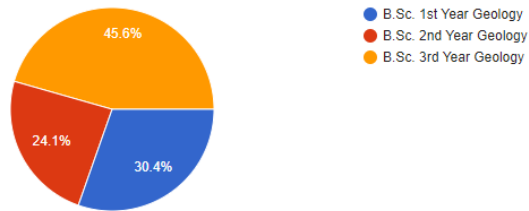

Responses of Goole form Based Quiz

COURSE

79 responses

College Full Name

79 responses

St. Xavier's College, Mumbai
St. Xavier's College
Shri Mathuradas Mohata college of science
Shri mathuradas mohota college of science nagpur
G.S.Tompe Collage chandur bazar
St. Xavier's College, (autonomous).
St.Xavier's College
St. Xavier's College (Autonomous), Mumbai
St. Xavier's college, Mumbai

Responses of Goole form Based Quiz