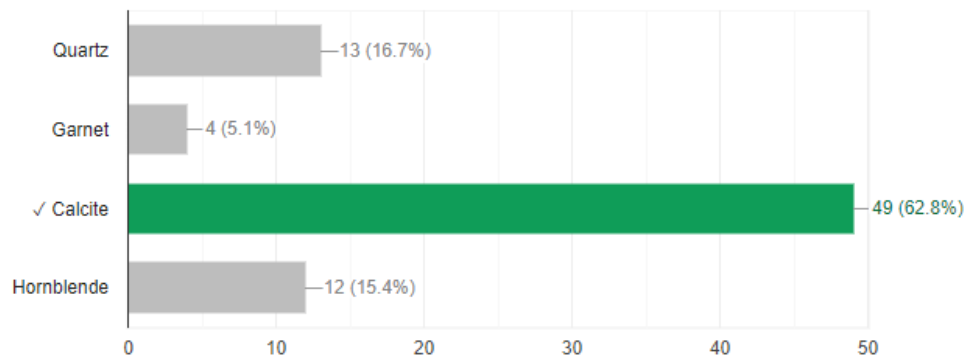

## Responses of Goole form Based Quiz

Q.1. The type of plate boundary associated with deep focus earthquake

73 / 78 correct responses

Q. 2. Identify the mineral under petrological microscope

49 / 78 correct responses