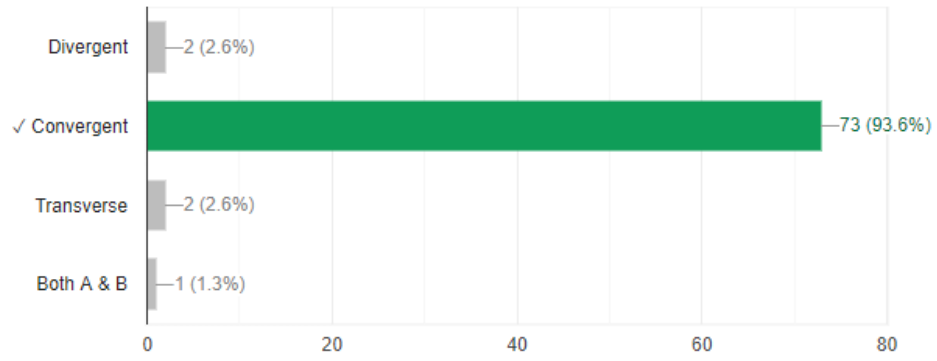

## Responses of Goole form Based Quiz

Q.1. The type of plate boundary associated with deep focus earthquake

73 / 78 correct responses

Q. 2. Identify the mineral under petrological microscope

49 / 78 correct responses